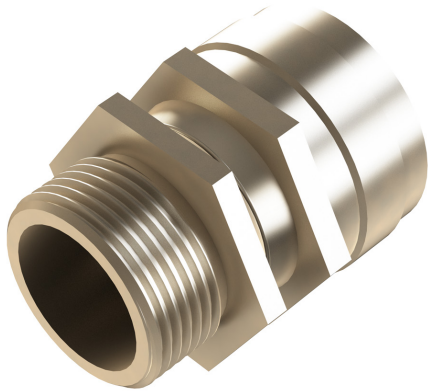

**PRODUCT CODE: FCSG20N**  
FLEXIBLE CONDUIT ADAPTOR

**DESCRIPTION**

20mm Swivel Flexible Metal Conduit Adaptor

**FINISH**

Nickel Plated

**MATERIAL**

Brass

**PACKAGING**

Packed in qty 10

**ADDITIONAL NOTES**

IP54 Rated  
For use with metal and PVC coated metal conduit

 Values are nominal and with a general tolerance  $\pm 5\%$  unless otherwise specified