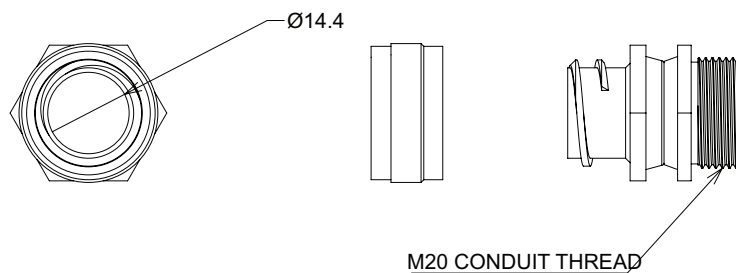

**PRODUCT CODE: FCSG20N**  
FLEXIBLE CONDUIT ADAPTOR

**DESCRIPTION**

20mm Swivel Flexible Metal Conduit Adaptor

**FINISH**

Nickel Plated

**MATERIAL**

Brass

**PACKAGING**

Packed in qty 10

**ADDITIONAL NOTES**

IP54 Rated  
For use with metal and PVC coated metal conduit

 Values are nominal and with a general tolerance  $\pm 5\%$  unless otherwise specified